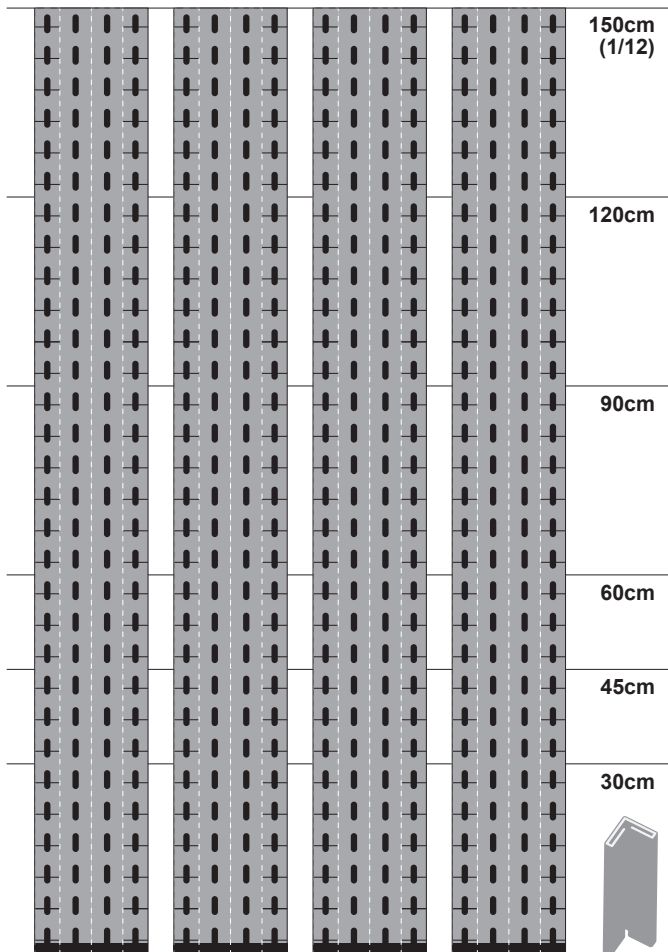

1/12 Music Gear Papercraft OP01 Storage Rack

Illustrated by Flightrec

1/12 Music Gear Papercraft OP01

Storage Rack

Illustrated by Flightrec

Shelves 120(W) x 45(D)cm (1/12 scale)

1/12 Music Gear Papercraft OP01
Storage Rack

Illustrated by Flightrec

Shelves 90(W) x 45(D)cm (1/12 scale)

1/12 Music Gear Papercraft OP01

Illustrated by Flightrec

Storage Rack

Shelves 90(W) x 30(D)cm (1/12 scale)

1/12 Music Gear Papercraft OP01

Storage Rack

Illustrated by Flightrec

Shelves 90(W) x 30(D)cm (1/12 scale)

1/12 Music Gear Papercraft OP01

Storage Rack

Illustrated by Flightrec

Shelves 90(W) x 45(D)cm (1/12 scale)