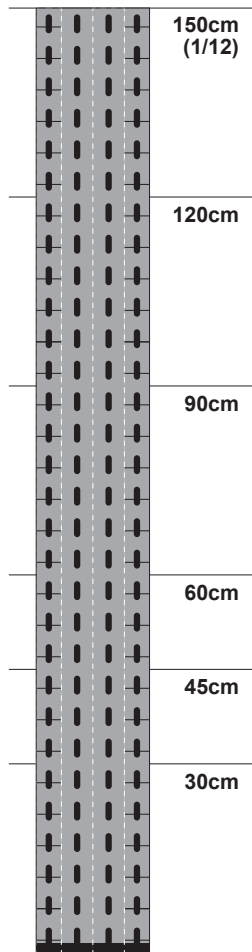

1/12 Music Gear Papercraft OP01 Storage Rack

Illustrated by Flightrec

1/12 Music Gear Papercraft OP01

Storage Rack

Illustrated by Flightrec

Shelves 120(W) x 45(D)cm (1/12 scale)

1/12 Music Gear Papercraft OP01
Storage Rack

Illustrated by Flightrec

Shelves 90(W) x 45(D)cm (1/12 scale)

1/12 Music Gear Papercraft OP01

Illustrated by Flightrec

Storage Rack

Shelves 90(W) x 30(D)cm (1/12 scale)

1/12 Music Gear Papercraft OP01

Storage Rack

Illustrated by Flightrec

Shelves 90(W) x 30(D)cm (1/12 scale)

1/12 Music Gear Papercraft OP01

Storage Rack

Illustrated by Flightrec

Shelves 90(W) x 45(D)cm (1/12 scale)