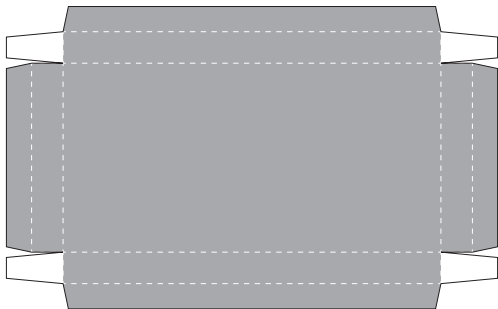

1/12 Music Gear Papercraft OP01 Storage Rack

Illustrated by Flightrec

1/12 Music Gear Papercraft OP01

Storage Rack

Illustrated by Flightrec

Shelves 120(W) x 45(D)cm (1/12 scale)

1/12 Music Gear Papercraft OP01
Storage Rack

Illustrated by Flightrec

Shelves 90(W) x 45(D)cm (1/12 scale)

1/12 Music Gear Papercraft OP01

Illustrated by Flightrec

Storage Rack

Shelves 90(W) x 30(D)cm (1/12 scale)

1/12 Music Gear Papercraft OP01

Storage Rack

Illustrated by Flightrec

Shelves 90(W) x 30(D)cm (1/12 scale)

1/12 Music Gear Papercraft OP01

Storage Rack

Illustrated by Flightrec

Shelves 90(W) x 45(D)cm (1/12 scale)