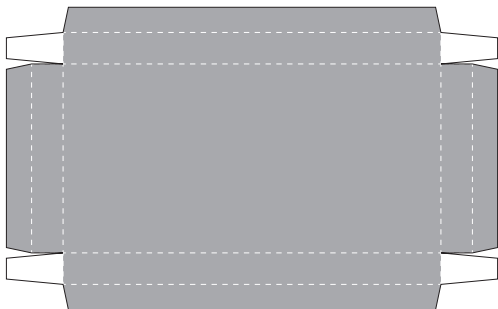

Illustrated by Flightrec

Shelves 90(W) x 45(D)cm (1/12 scale)

1/12 Music Gear Papercraft OP01

Illustrated by Flightrec

Storage Rack

Shelves 90(W) x 30(D)cm (1/12 scale)

1/12 Music Gear Papercraft OP01

Storage Rack

Illustrated by Flightrec

Shelves 90(W) x 30(D)cm (1/12 scale)

1/12 Music Gear Papercraft OP01

Storage Rack

Illustrated by Flightrec

Shelves 90(W) x 45(D)cm (1/12 scale)