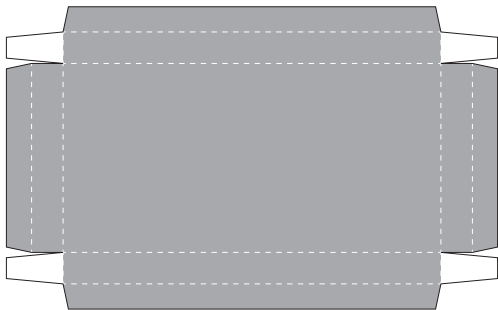

1/12 Music Gear Papercraft OP01 Storage Rack

Illustrated by Flightrec

1/12 Music Gear Papercraft OP01

Storage Rack

Illustrated by Flightrec

Shelves 120(W) x 45(D)cm (1/12 scale)

1/12 Music Gear Papercraft OP01
Storage Rack

Illustrated by Flightrec

Shelves 90(W) x 45(D)cm (1/12 scale)

1/12 Music Gear Papercraft OP01

Illustrated by Flightrec

Storage Rack

Shelves 90(W) x 30(D)cm (1/12 scale)

1/12 Music Gear Papercraft OP01

Storage Rack

Illustrated by Flightrec

Shelves 90(W) x 30(D)cm (1/12 scale)

1/12 Music Gear Papercraft OP01

Storage Rack

Illustrated by Flightrec

Shelves 90(W) x 45(D)cm (1/12 scale)