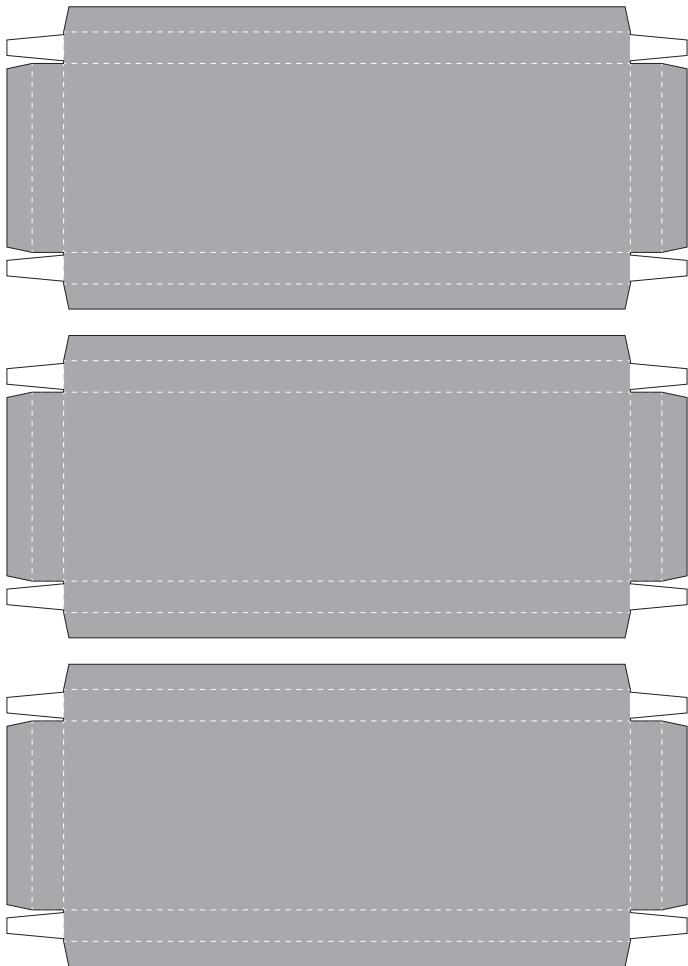

1/12 Music Gear Papercraft OP01 Storage Rack

Illustrated by Flightrec

1/12 Music Gear Papercraft OP01

Storage Rack

Illustrated by Flightrec

Shelves 120(W) x 45(D)cm (1/12 scale)

1/12 Music Gear Papercraft OP01
Storage Rack

Illustrated by Flightrec

Shelves 90(W) x 45(D)cm (1/12 scale)

1/12 Music Gear Papercraft OP01

Illustrated by Flightrec

Storage Rack

Shelves 90(W) x 30(D)cm (1/12 scale)

1/12 Music Gear Papercraft OP01

Storage Rack

Illustrated by Flightrec

Shelves 90(W) x 30(D)cm (1/12 scale)

1/12 Music Gear Papercraft OP01

Storage Rack

Illustrated by Flightrec

Shelves 90(W) x 45(D)cm (1/12 scale)