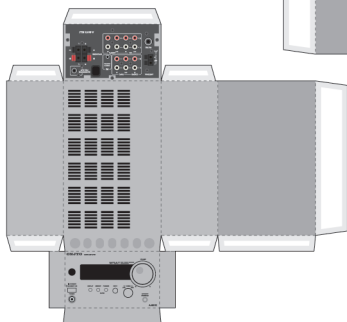

MD

Cassette Tape

CD

Tuner Amplifire