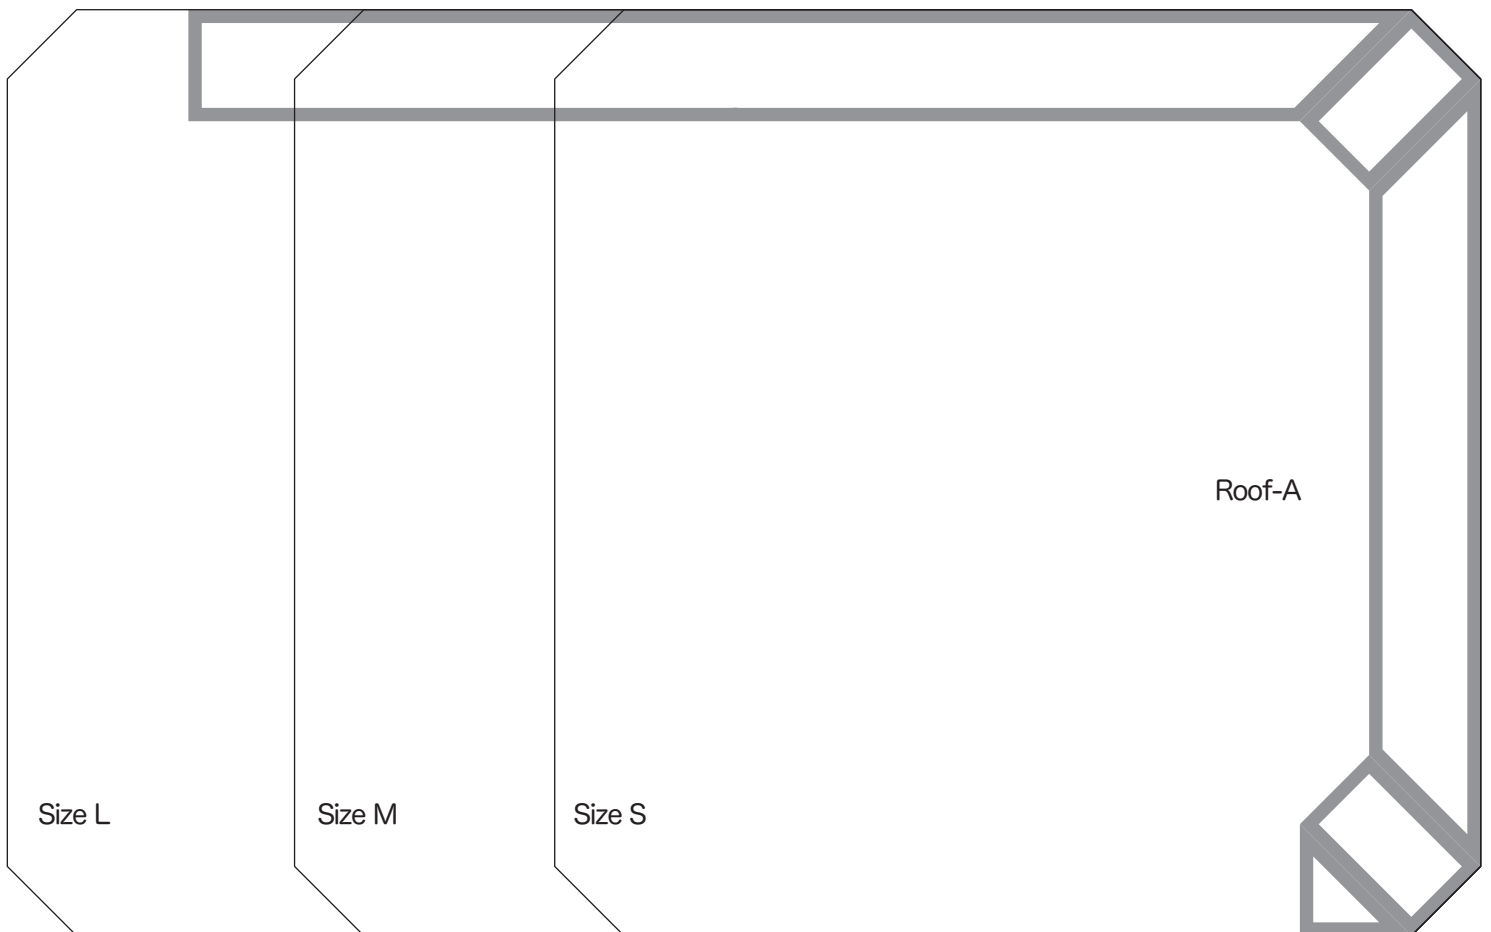

Corner-A

Corner-A

Door Knob

Light

Roof-B

Window Gauge

Window Gauge

Roof-B, Ceiling, Floor-B Size-M spacer

Ceiling

Floor-B

Wall-B Pillar

Wall-D Pillar