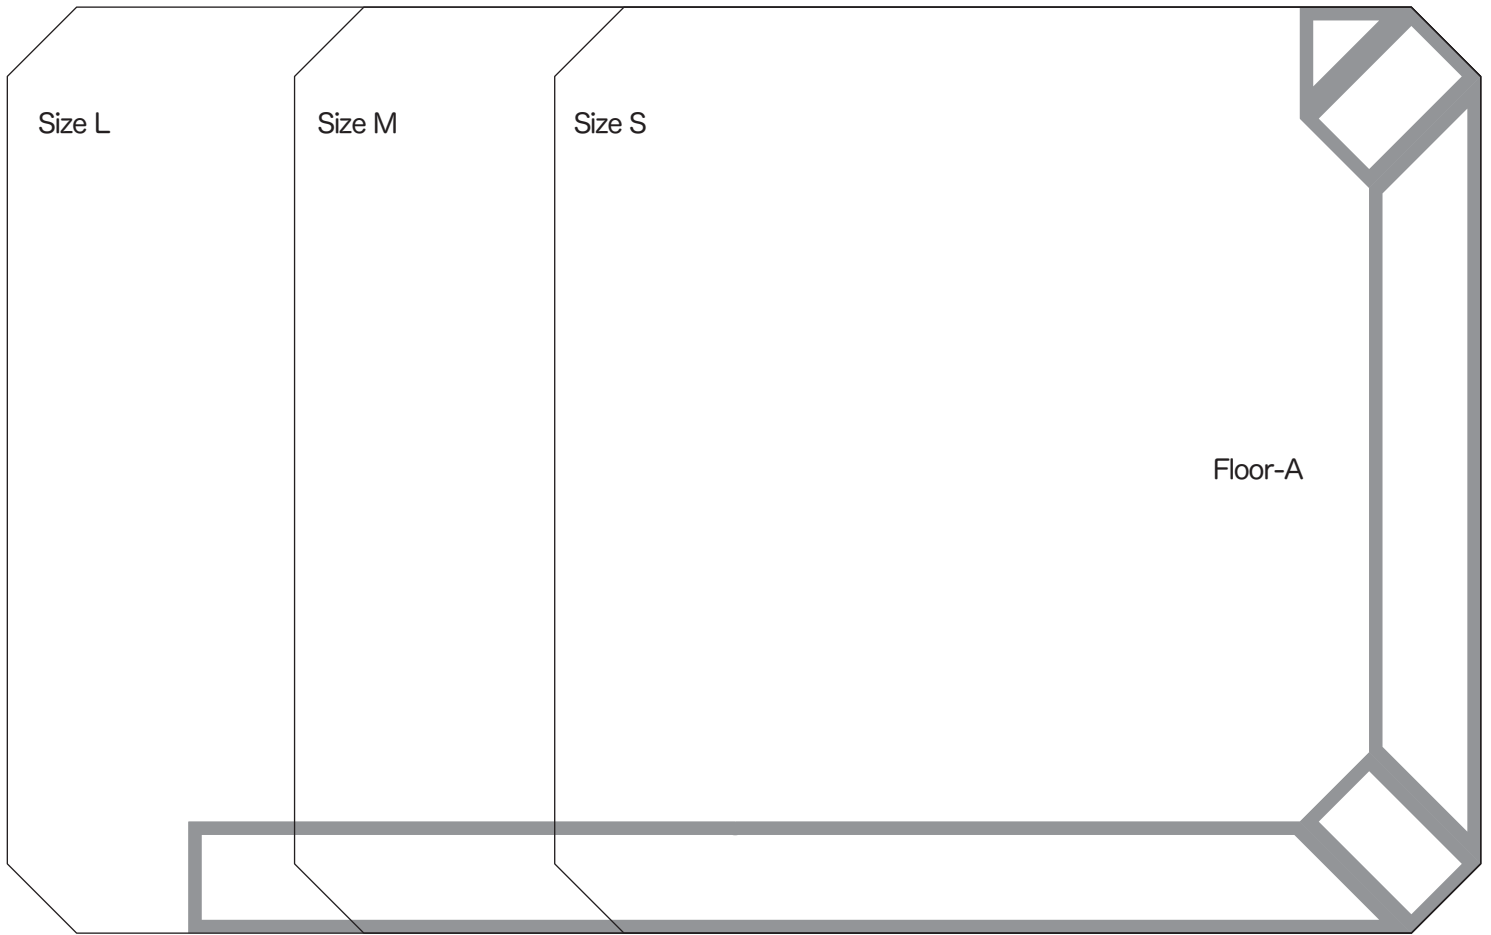

Corner-A

Corner-A

Door Knob

Light

Roof-B

Window Gauge

Window Gauge

Roof-B, Ceiling, Floor-B Size-M spacer

Ceiling

Floor-B

Wall-B Pillar

Wall-D Pillar