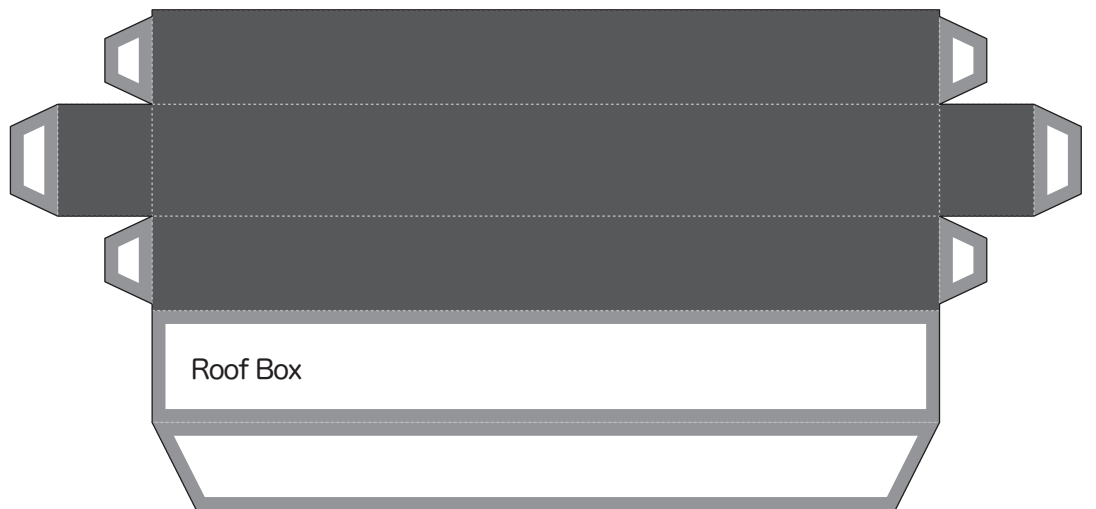

Corner-A

Corner-A

Door Knob

Light

Roof-B

Window Gauge

Window Gauge

Roof-B, Ceiling, Floor-B Size-M spacer

Ceiling

Floor-B

Wall-B Pillar

Wall-D Pillar