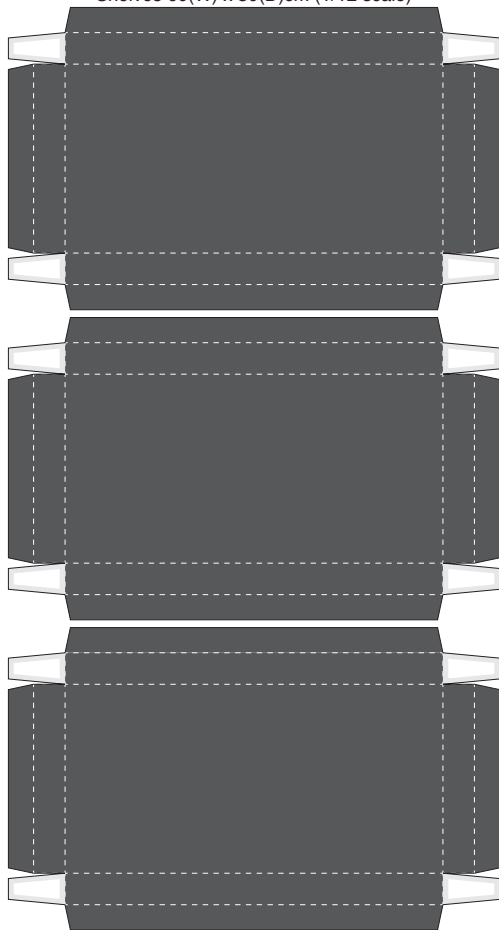

Shelves 120(W) x 45(D)cm (1/12 scale)

Shelves 90(W) x 45(D)cm (1/12 scale)

Shelves 90(W) x 30(D)cm (1/12 scale)

Shelves 60(W) x 30(D)cm (1/12 scale)

Shelves 60(W) x 45(D)cm (1/12 scale)