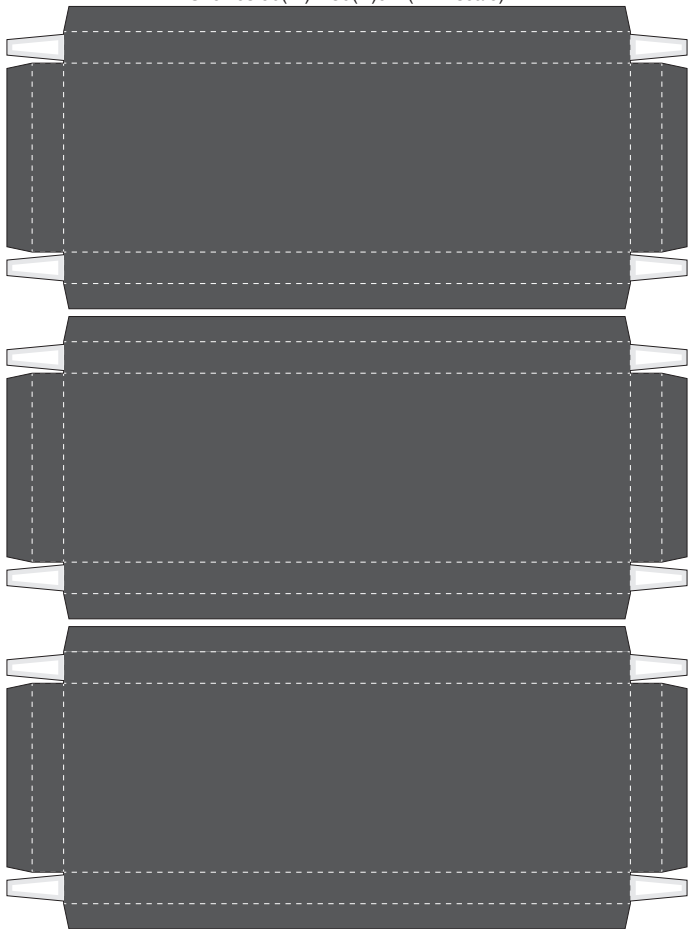

Shelves 120(W) x 45(D)cm (1/12 scale)

Shelves 90(W) x 45(D)cm (1/12 scale)

Shelves 90(W) x 30(D)cm (1/12 scale)

Shelves 60(W) x 30(D)cm (1/12 scale)

Shelves 60(W) x 45(D)cm (1/12 scale)