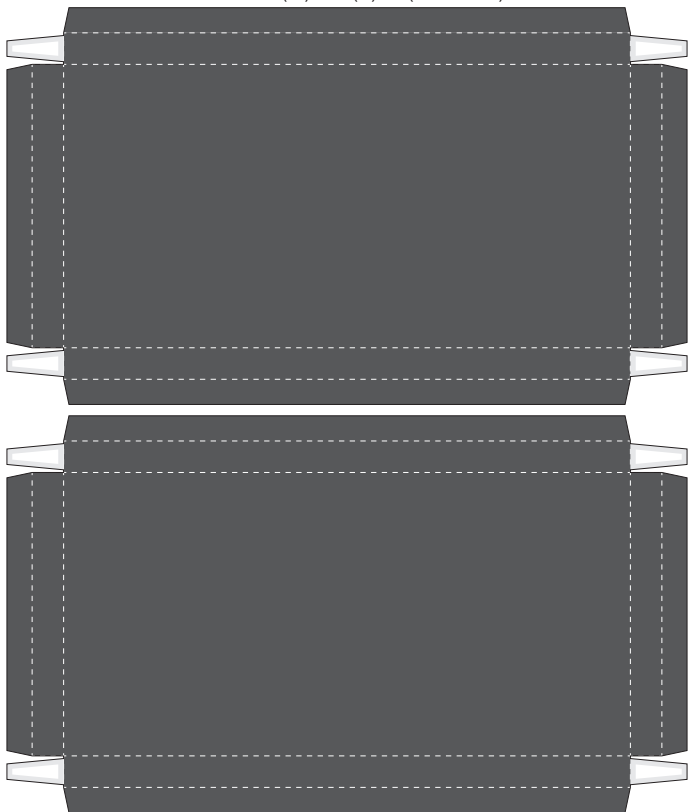

Shelves 120(W) x 45(D)cm (1/12 scale)

Shelves 90(W) x 45(D)cm (1/12 scale)

Shelves 90(W) x 30(D)cm (1/12 scale)

Shelves 60(W) x 30(D)cm (1/12 scale)

Shelves 60(W) x 45(D)cm (1/12 scale)