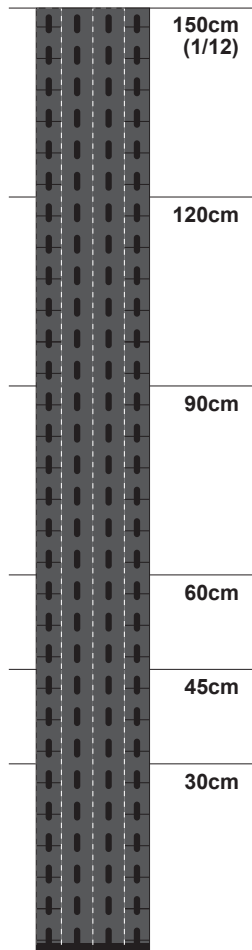

Shelves 120(W) x 45(D)cm (1/12 scale)

Shelves 90(W) x 45(D)cm (1/12 scale)

Shelves 90(W) x 30(D)cm (1/12 scale)

Shelves 60(W) x 30(D)cm (1/12 scale)

Shelves 60(W) x 45(D)cm (1/12 scale)