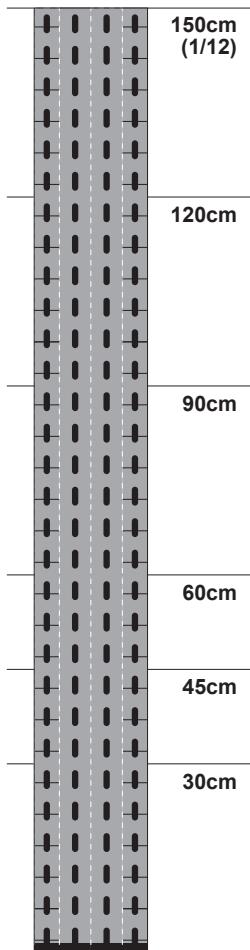

Shelves 120(W) x 45(D)cm (1/12 scale)

Shelves 90(W) x 45(D)cm (1/12 scale)

Shelves 90(W) x 30(D)cm (1/12 scale)

Shelves 60(W) x 30(D)cm (1/12 scale)

Shelves 60(W) x 45(D)cm (1/12 scale)