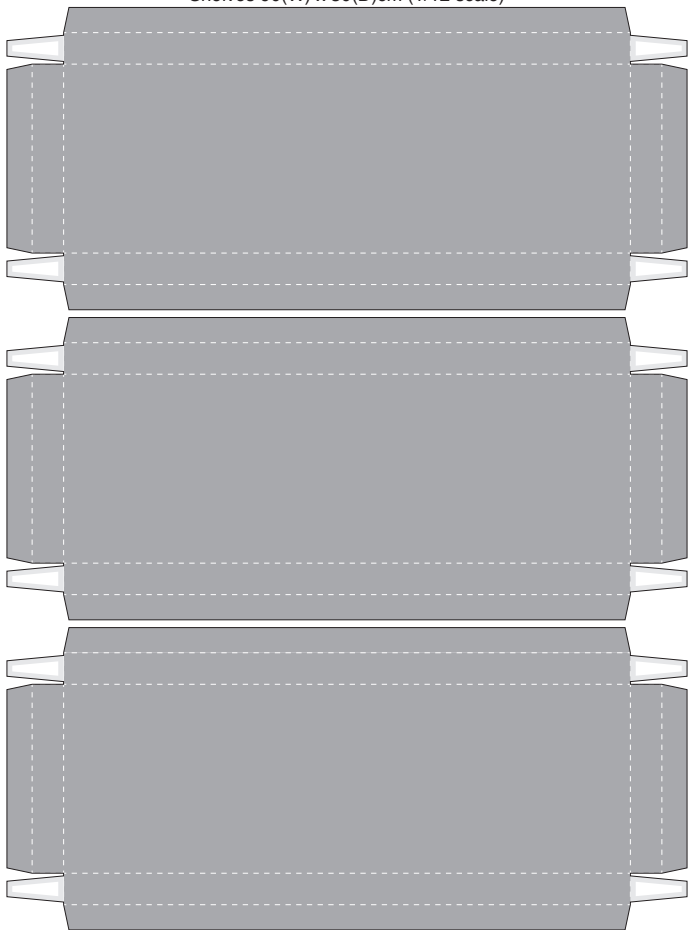

Shelves 120(W) x 45(D)cm (1/12 scale)

Shelves 90(W) x 45(D)cm (1/12 scale)

Shelves 90(W) x 30(D)cm (1/12 scale)

Shelves 60(W) x 30(D)cm (1/12 scale)

Shelves 60(W) x 45(D)cm (1/12 scale)