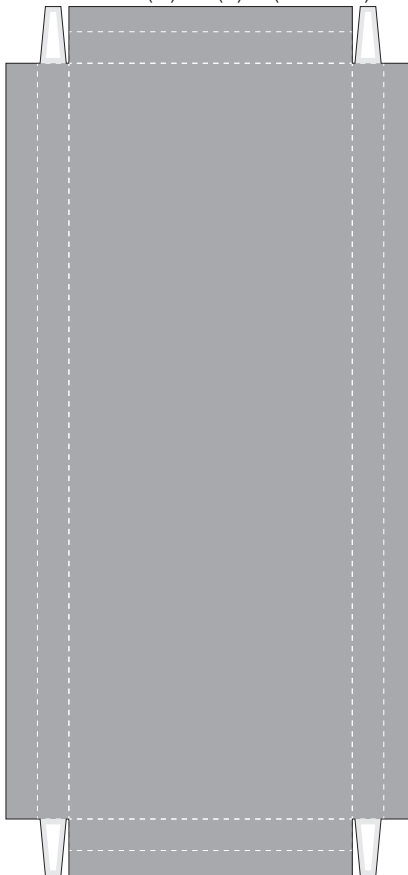

Shelves 120(W) x 45(D)cm (1/12 scale)

Shelves 90(W) x 45(D)cm (1/12 scale)

Shelves 90(W) x 30(D)cm (1/12 scale)

Shelves 60(W) x 30(D)cm (1/12 scale)

Shelves 60(W) x 45(D)cm (1/12 scale)