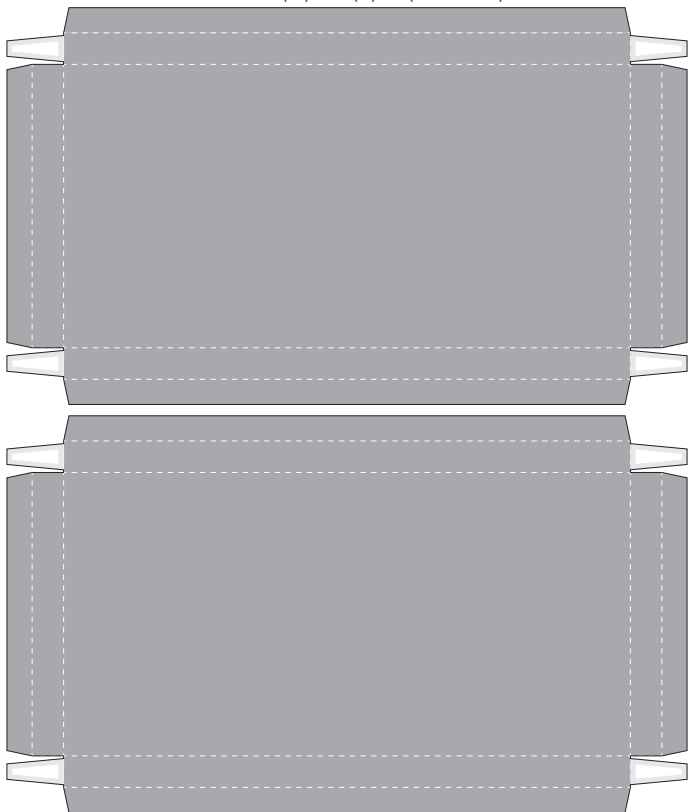

Shelves 120(W) x 45(D)cm (1/12 scale)

Shelves 90(W) x 45(D)cm (1/12 scale)

Shelves 90(W) x 30(D)cm (1/12 scale)

Shelves 60(W) x 30(D)cm (1/12 scale)

Shelves 60(W) x 45(D)cm (1/12 scale)