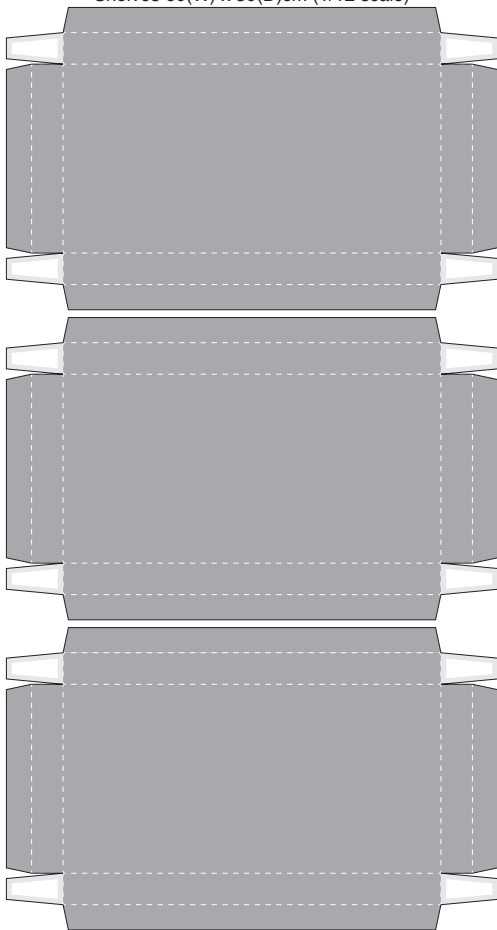

Shelves 120(W) x 45(D)cm (1/12 scale)

Shelves 90(W) x 45(D)cm (1/12 scale)

Shelves 90(W) x 30(D)cm (1/12 scale)

Shelves 60(W) x 30(D)cm (1/12 scale)

Shelves 60(W) x 45(D)cm (1/12 scale)