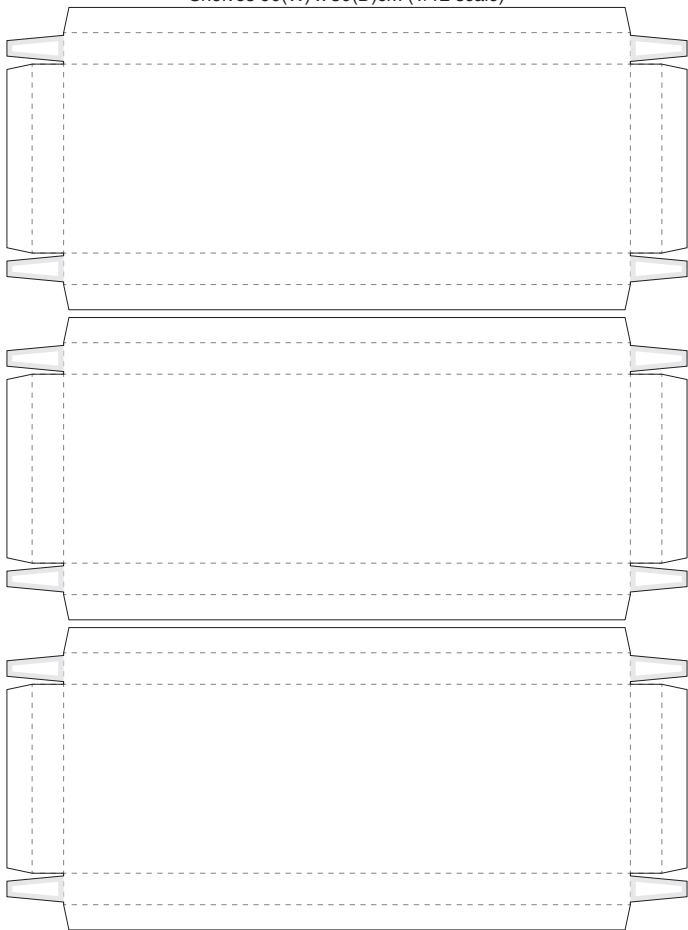

Shelves 120(W) x 45(D)cm (1/12 scale)

Shelves 90(W) x 45(D)cm (1/12 scale)

Shelves 90(W) x 30(D)cm (1/12 scale)

Shelves 60(W) x 30(D)cm (1/12 scale)

Shelves 60(W) x 45(D)cm (1/12 scale)