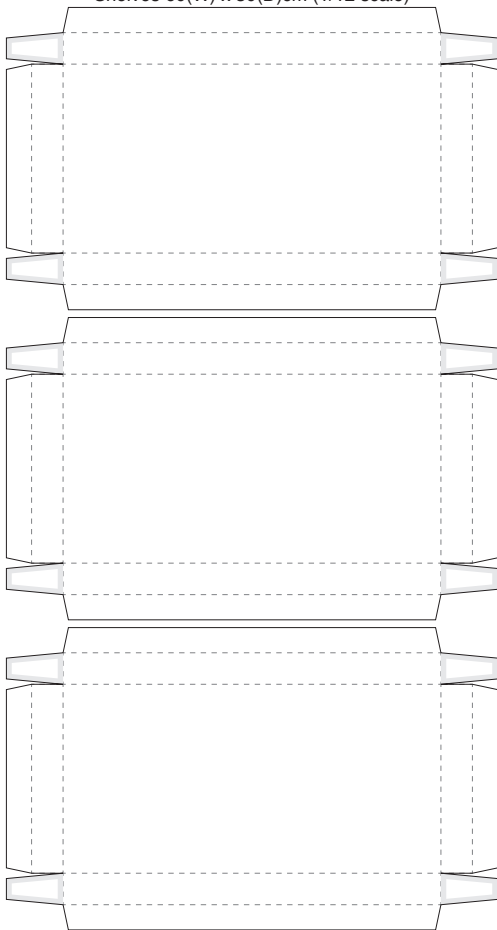

Shelves 120(W) x 45(D)cm (1/12 scale)

Shelves 90(W) x 45(D)cm (1/12 scale)

Shelves 90(W) x 30(D)cm (1/12 scale)

Shelves 60(W) x 30(D)cm (1/12 scale)

Shelves 60(W) x 45(D)cm (1/12 scale)