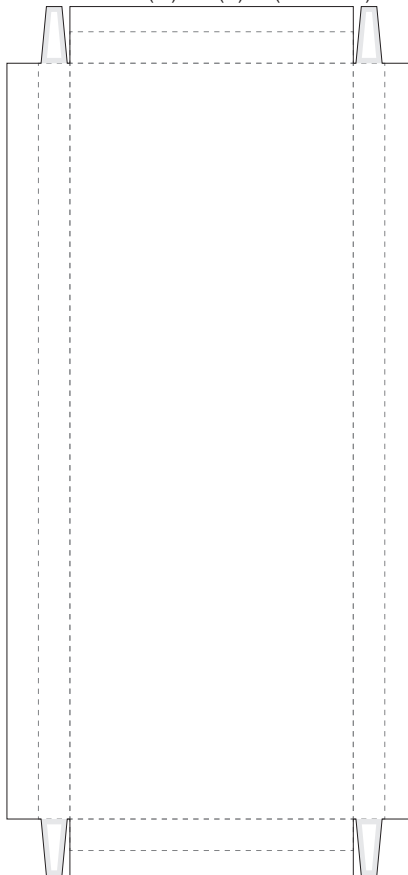

Shelves 120(W) x 45(D)cm (1/12 scale)

Shelves 90(W) x 45(D)cm (1/12 scale)

Shelves 90(W) x 30(D)cm (1/12 scale)

Shelves 60(W) x 30(D)cm (1/12 scale)

Shelves 60(W) x 45(D)cm (1/12 scale)