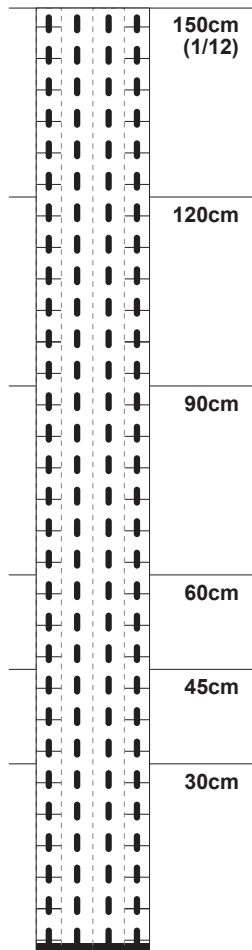

Shelves 120(W) x 45(D)cm (1/12 scale)

Shelves 90(W) x 45(D)cm (1/12 scale)

Shelves 90(W) x 30(D)cm (1/12 scale)

Shelves 60(W) x 30(D)cm (1/12 scale)

Shelves 60(W) x 45(D)cm (1/12 scale)