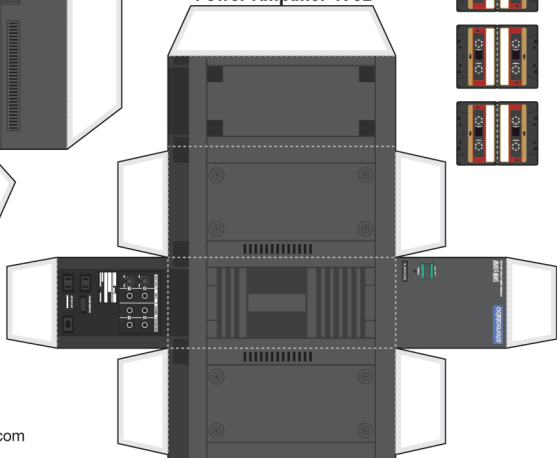

Sound Processor 1983

Speaker System 1983

Multi Recording Cassette Deck 1982

Power Amplifier 1982

Programable Sound Processor 1982

Monitor Speaker 1982