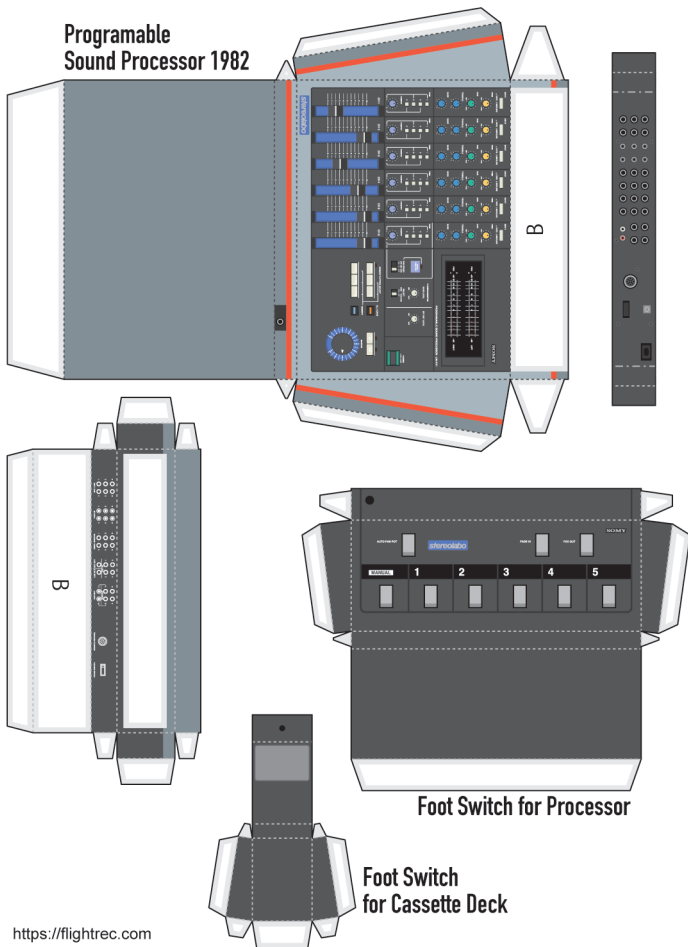

Sound Processor 1983

Speaker System 1983

Multi Recording Cassette Deck 1982

Power Amplifier 1982

Programable Sound Processor 1982

Monitor Speaker 1982