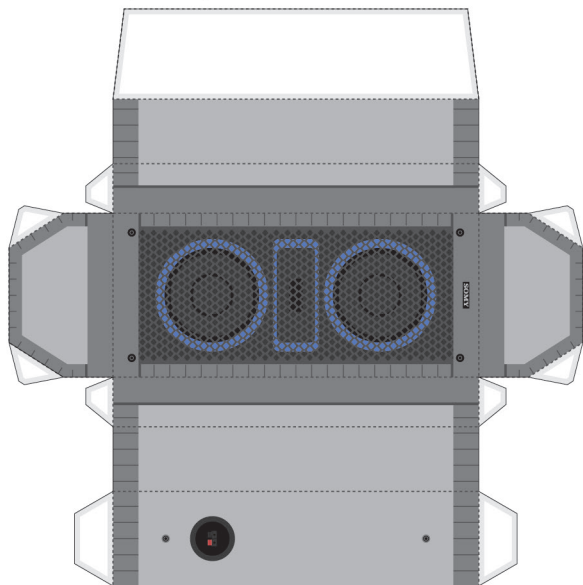

Sound Processor 1983

Speaker System 1983

Multi Recording Cassette Deck 1982

Power Amplifier 1982

Programable Sound Processor 1982

Monitor Speaker 1982